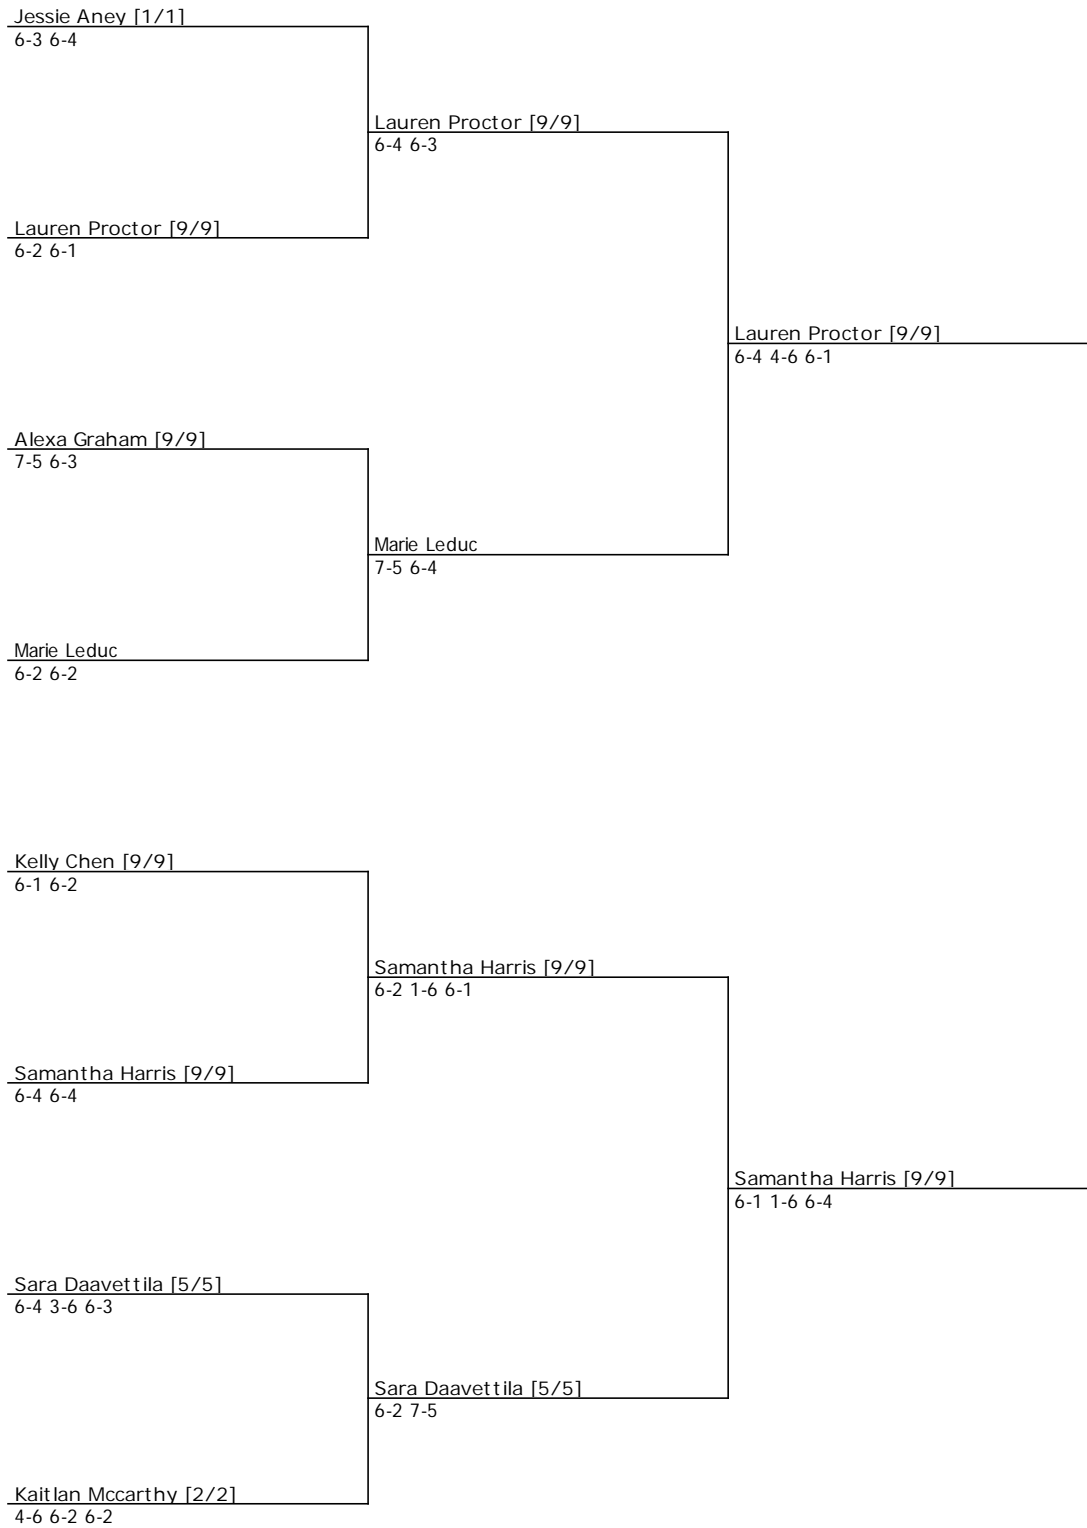

2017 ITA CAROLINAS REGIONAL

MAIN DRAW SINGLES

Date
19 - 23 Oct 2017

City, Country
Chapel Hill, USA

Website

Printed: 10/22/2017 5:22:38 PM

Quarterfinals Semifinals Final Winner

Mon 10/23/2017 10:00 AM